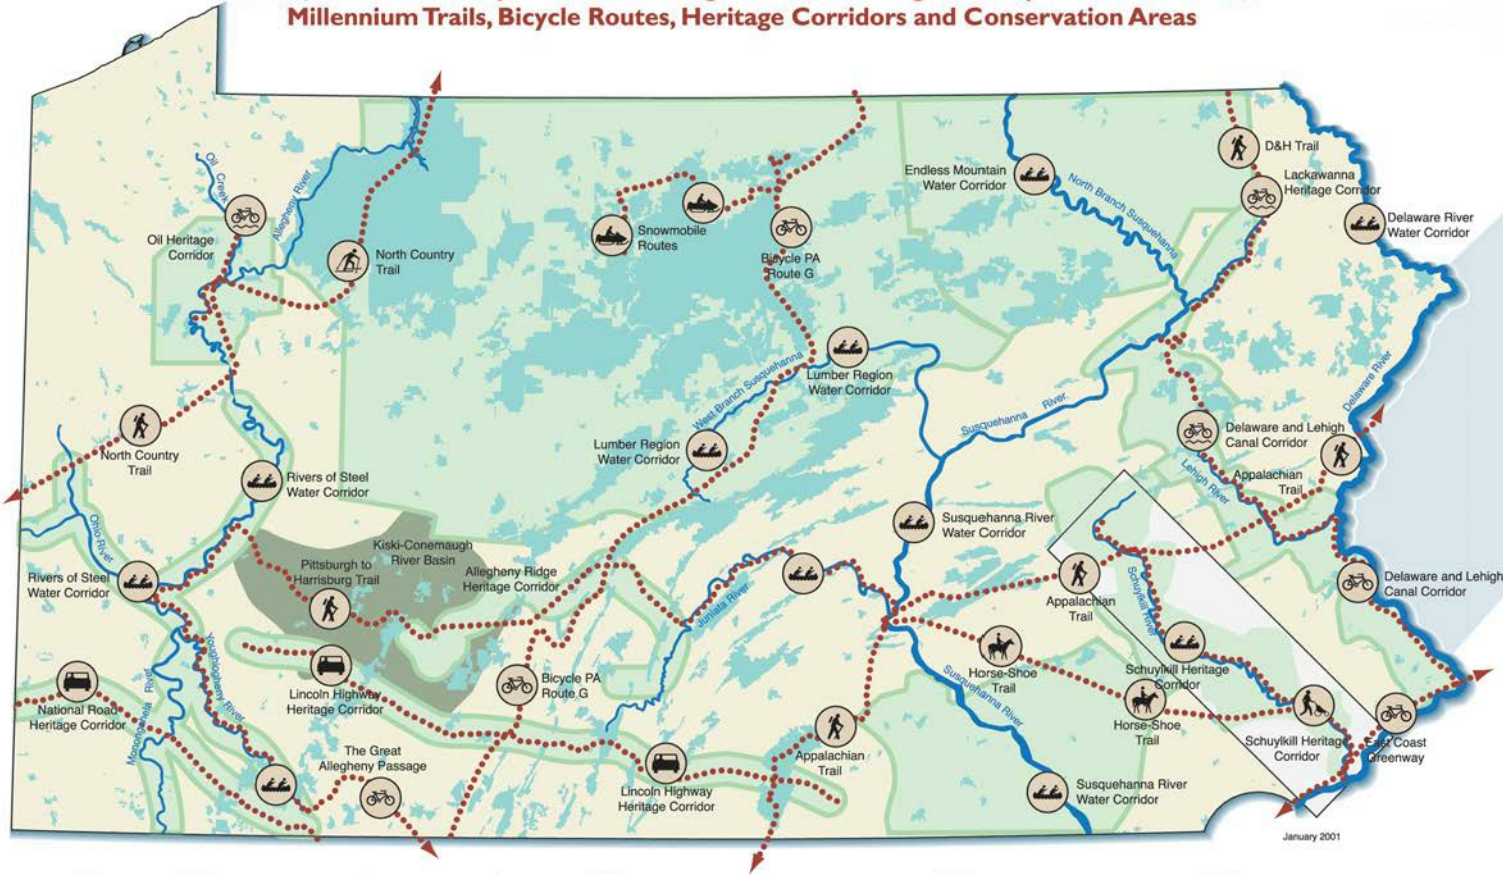

A Sample of Pennsylvania's Statewide Network of Greenways

Examples of Greenways of Statewide Significance: Existing and Proposed Water Trails, Millennium Trails, Bicycle Routes, Heritage Corridors and Conservation Areas

Types: — Major Rivers/
Water Corridors
..... Greenways

Areas: ■ Parks, Gamelands
State and National Forests

■ Heritage Corridors ■ Conservation Areas

January 2001