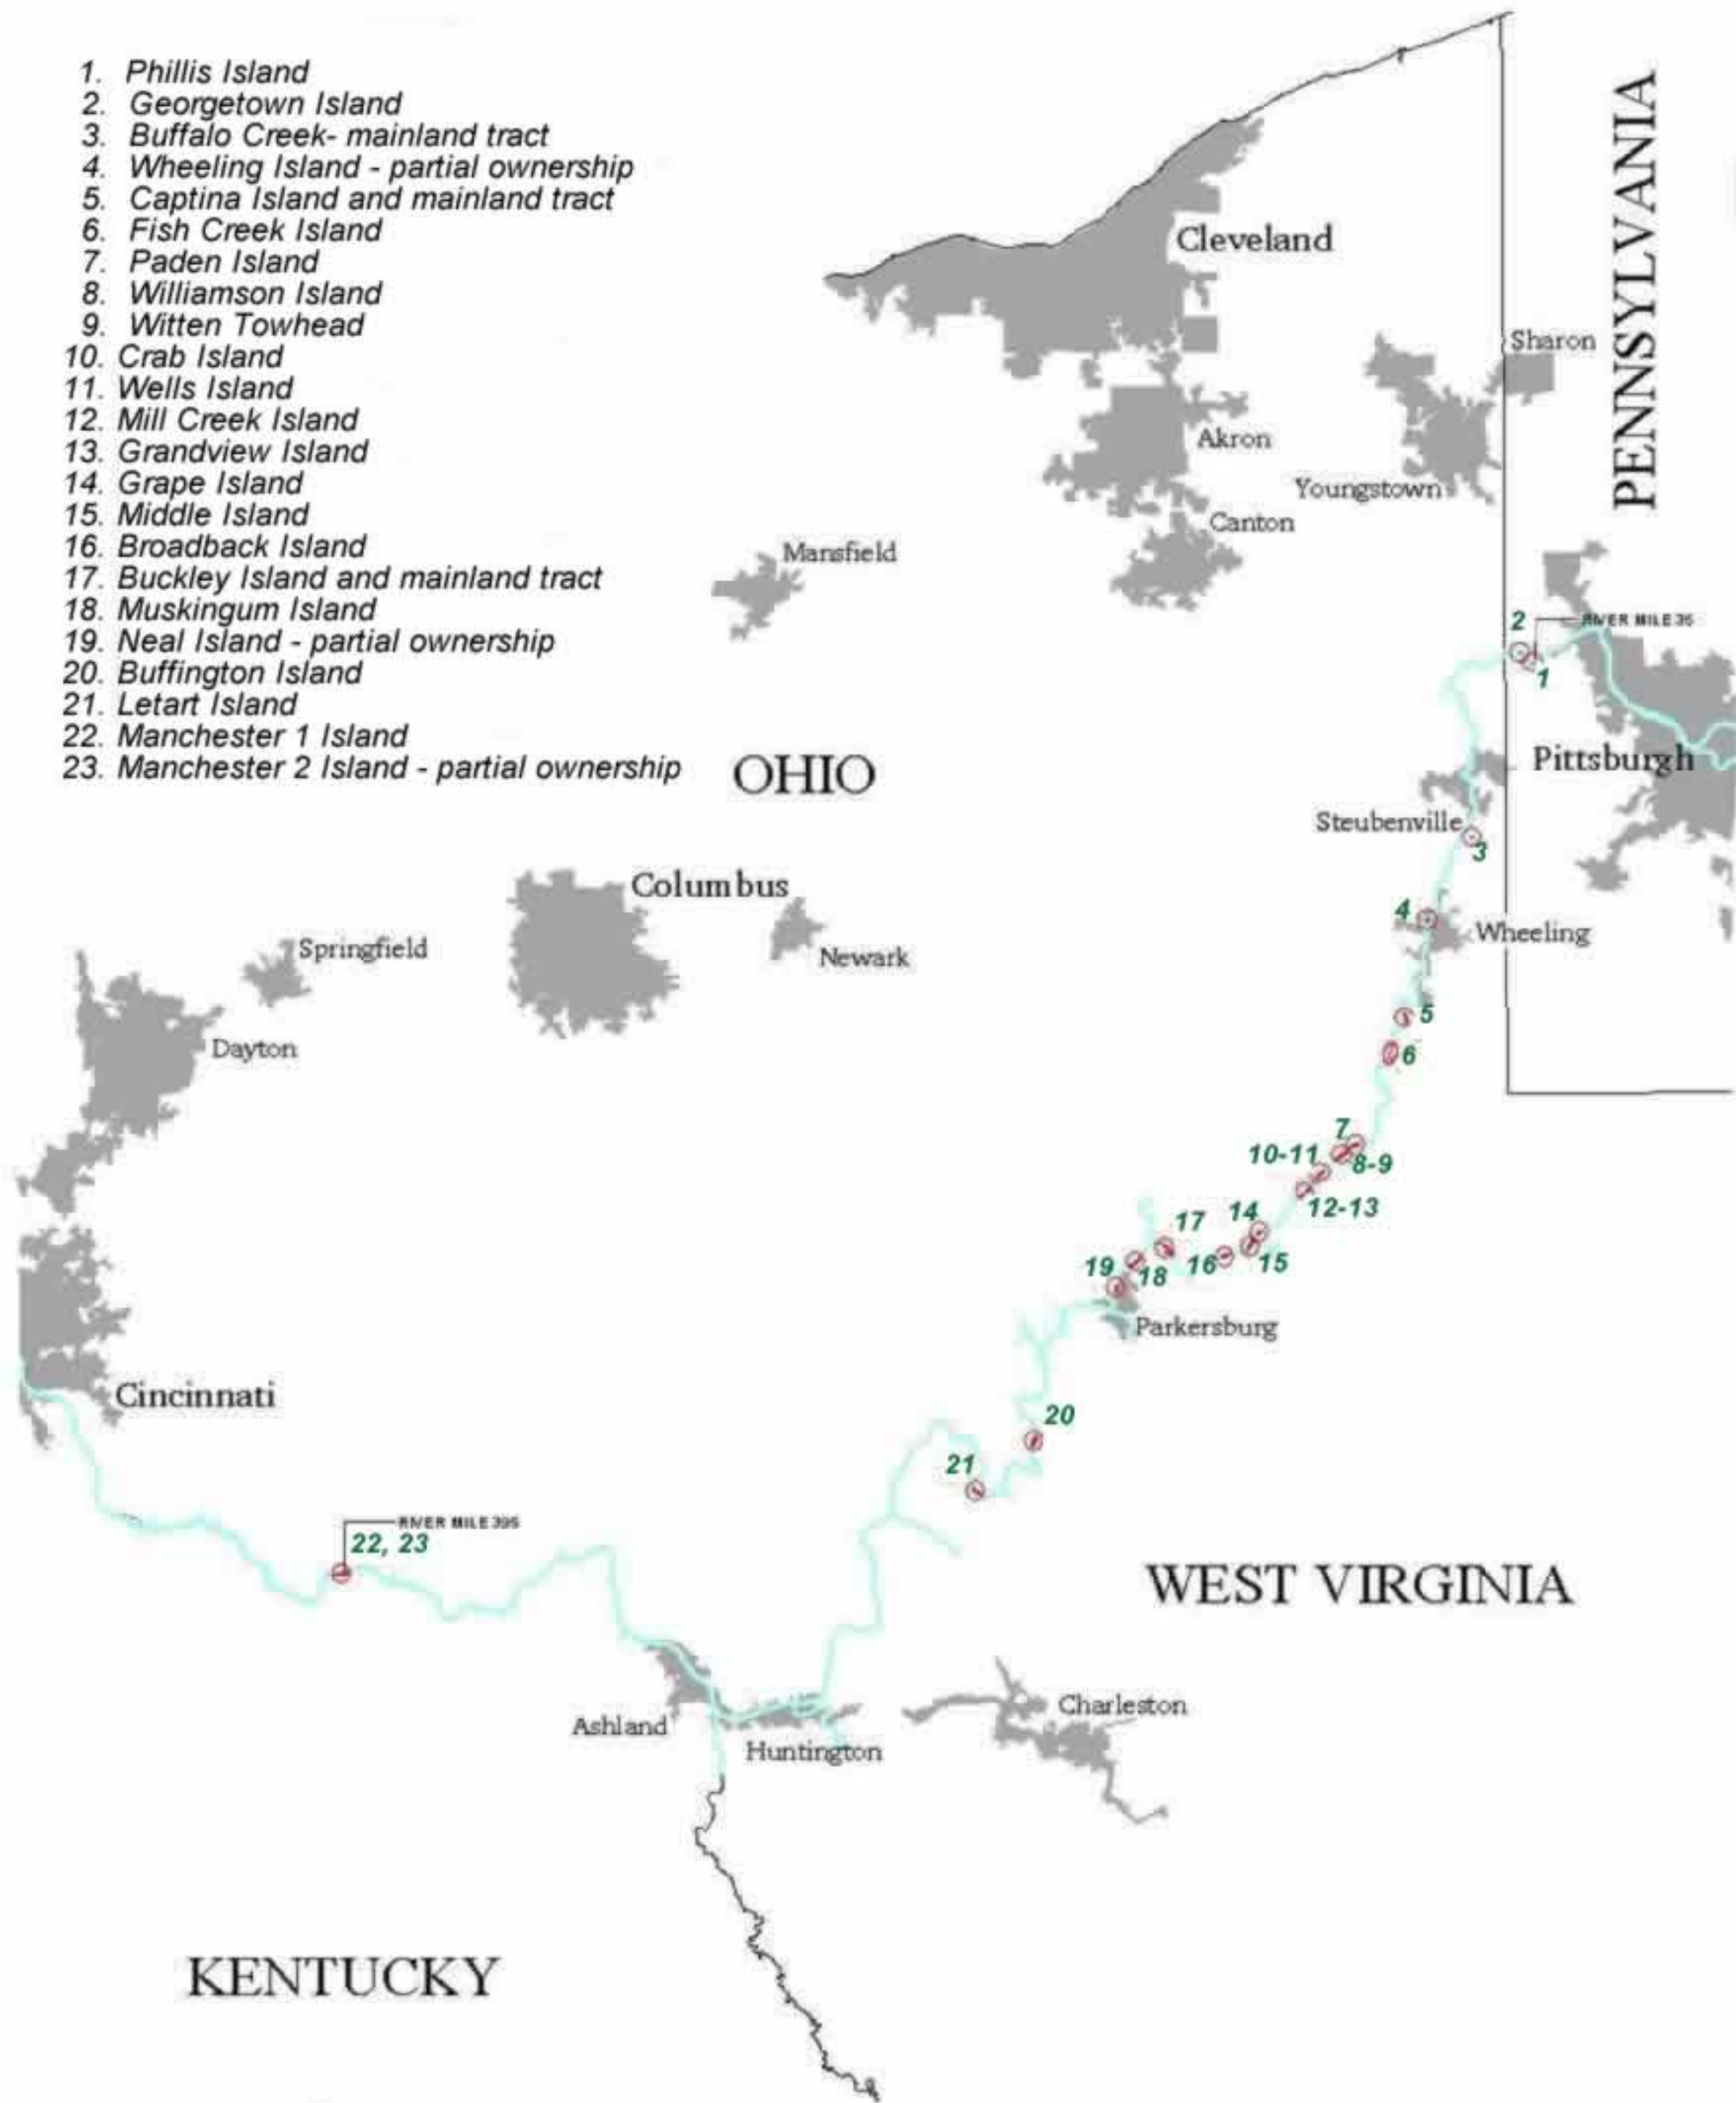

Map of Ohio River Islands National Wildlife Refuge.

1. Phillis Island
2. Georgetown Island
3. Buffalo Creek- mainland tract
4. Wheeling Island - partial ownership
5. Captina Island and mainland tract
6. Fish Creek Island
7. Paden Island
8. Williamson Island
9. Witten Towhead
10. Crab Island
11. Wells Island
12. Mill Creek Island
13. Grandview Island
14. Grape Island
15. Middle Island
16. Broadback Island
17. Buckley Island and mainland tract
18. Muskingum Island
19. Neal Island - partial ownership
20. Buffington Island
21. Letart Island
22. Manchester 1 Island
23. Manchester 2 Island - partial ownership

Data Sources:
 USGS 1:24,000 DRG
 USACE Charts 1911-1914
 USFWS R5/Realty