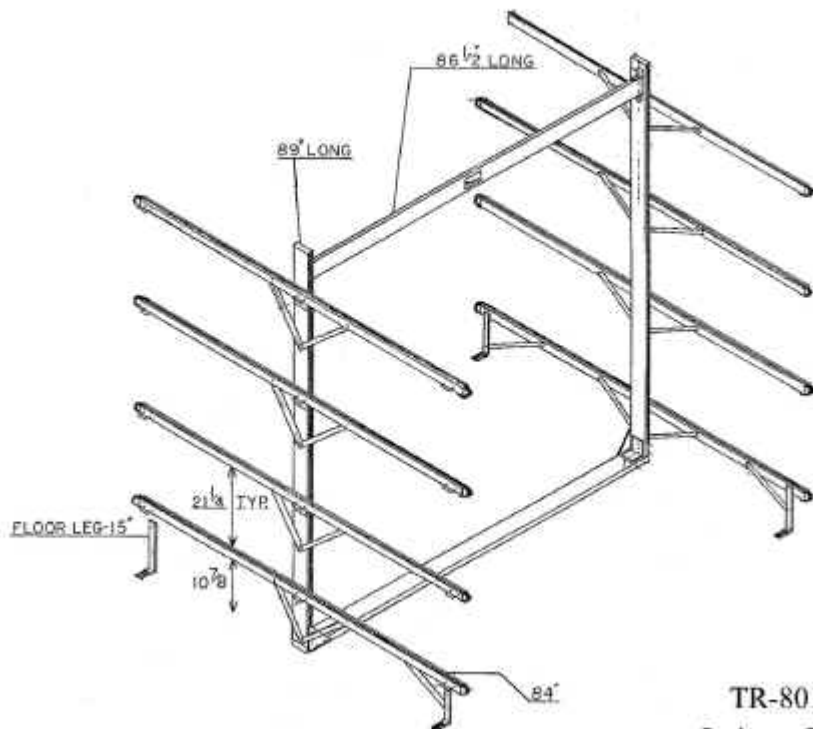

Overall
90" H x 84" W x 89" L

TR-801

Stationary Rack for
Eight Canoes or Eight + Kayaks